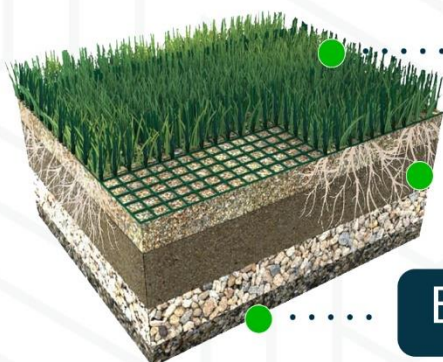

- 60mm Super Spine Triple Green, MF
- 55mm Super Spine Double Green, MF
- 50mm Super Spine Field Green, MF
- 45mm Green Liner, MF
- 40mm Green Pitches, MF