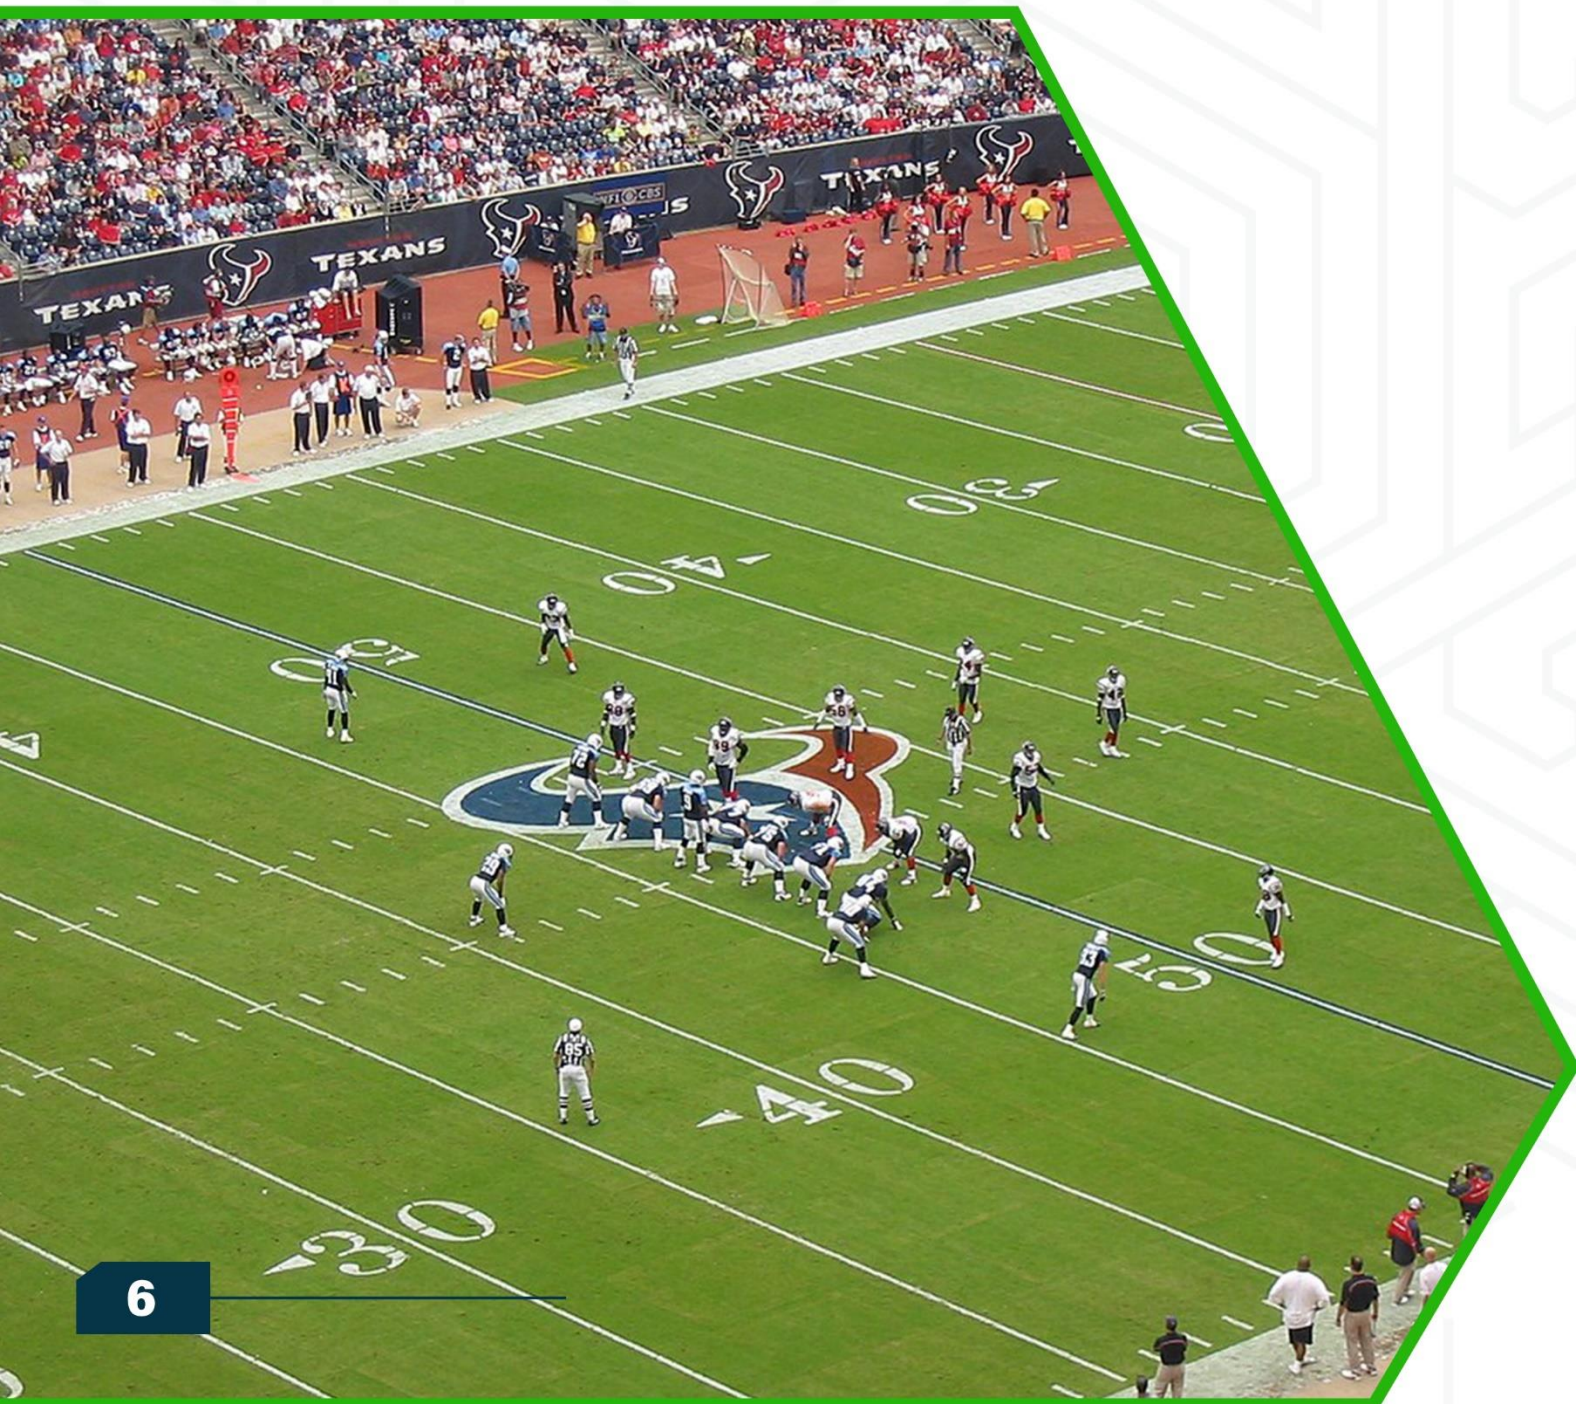

American Football

- ▶▶ Our artificial grass systems for rugby fields are ideal for both professionals and rugby schools. Score Grass synthetic grass systems also includes solutions that can be homologated for both rugby and football.
- ▶▶ It does not contain dust deriving from the shredding of other organic materials that could limit the drainage of the field.