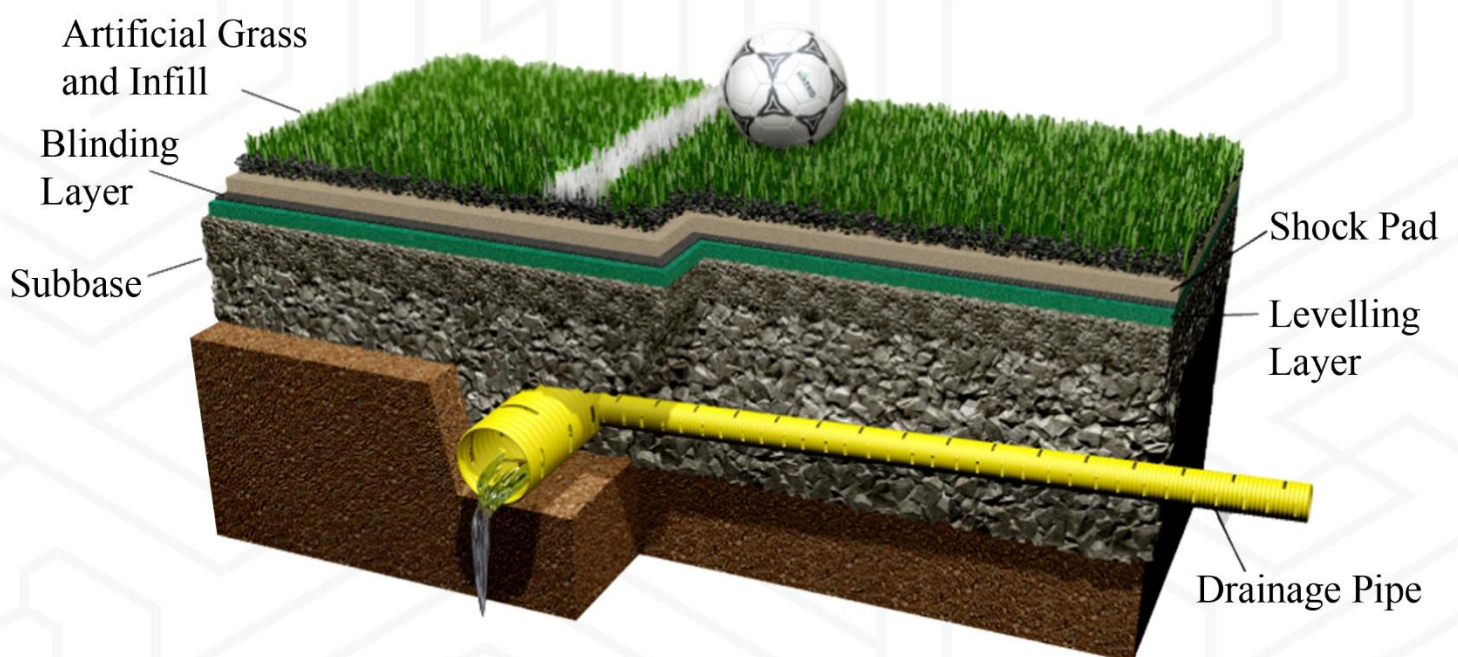

Zig-Zag patterned turfed

Packing with Polyurethane coating

American Football

- ▶▶ Our artificial grass systems for rugby fields are ideal for both professionals and rugby schools. Score Grass synthetic grass systems also includes solutions that can be homologated for both rugby and football.
- ▶▶ It does not contain dust deriving from the shredding of other organic materials that could limit the drainage of the field.

Monofilament with a semi-concave and thickness

Granulated Cork performance infill for artificial turf pitches

Packing with Polyurethane coating

Elastic underlayment made from expanded Polyurethane foam

▶▶ The Score Grass filaments with pre-fibrillated structure, simultaneously contribute to improve the turf's technical functions by holding the granules of performance infill in their place and providing excellent results in the Infill Splash

Free drainage, sand infill & recycle rubber

Base Stone

Hybrid Grass

- ▶▶ It is a product created by combining natural grass with synthetic reinforcing fibers. Grass roots were allowed to interline with a mix of sand and synthetic fibers as they grow
- ▶▶ It is used for football stadiums, training pitches for association football, rugby, American football, golf and baseball, also used in various events and concerts.

Padel Grass

- ▶▶ Score Grass offers two kinds of grass for padel; fibrillated and monofilament. Both are trailblazing models designed for players to be safer, more comfortable and to minimize the risk of injury.
- ▶▶ All meet the established official regulations and the latex backing with drainage holes to ensure water elimination on outdoor courts.