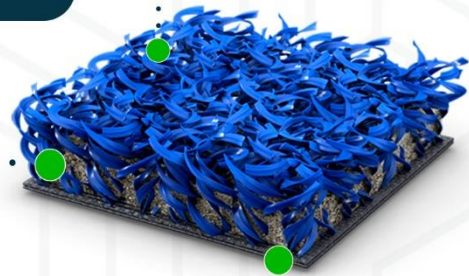

Padel Grass Master

- ▶▶ Score Grass has developed a wide range of synthetic turf systems for padel courts construction to meet the specific needs of all categories of players, from amateurs to professionals.
- ▶▶ A safe and high-quality system that offers a high level of performance and looks enjoyed by champions.

Available in colors:

Curled Gold Padel Grass

A thermo-mechanical treatment of the turf fibers which results in curled filaments

Polyurethane back coating

STX Padel MF Grass
Is a next-generation artificial turf system composed of STX monofilaments